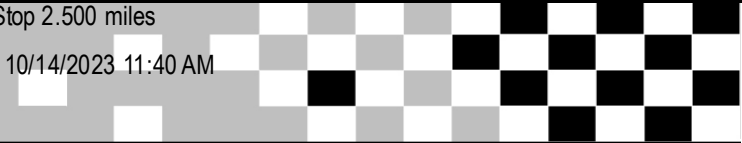

NATIONAL SPONSORS

Heartland Motorsport Park - slow 8

Sorted on Laps

Storm - AI,AIX,SI,SM,ST2-6,U

HPT Gran Prix w/ Bus Stop 2.500 miles

Storm Race 1 - Saturday

10/14/2023 11:40 AM

Race started at 11:43:49